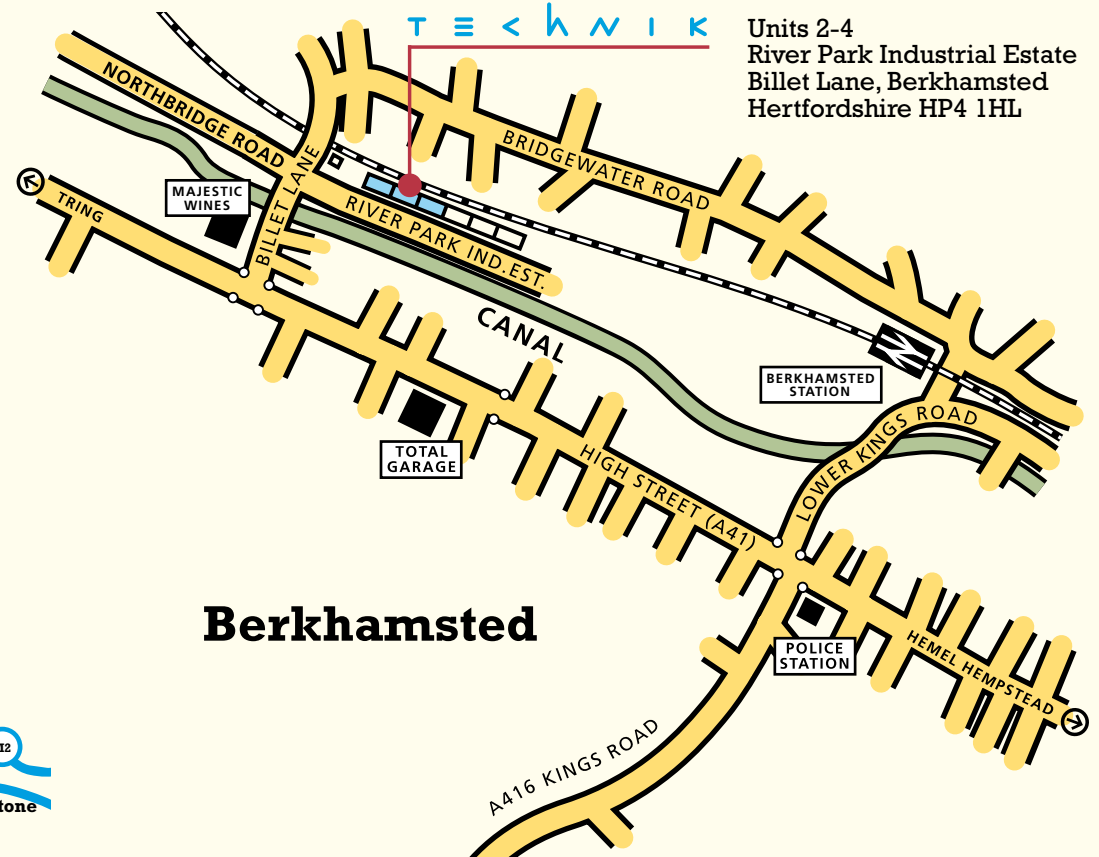

we are here

by car See link to AA route planner for map and directions. On arrival in Berkhamsted High Street (see map below) head away from town centre towards Tring, Aylesbury, past a TOTAL GARAGE on your left. Turn right at traffic lights and immediately pass a MAJESTIC WINE shop on your left. Go over the canal bridge and take first right into River Park Industrial Estate. On arrival, please go to our reception in Unit 4. Parking is available along and at the end of the road.

by rail Berkhamsted is on the main London to Birmingham line. (See link to Silverlink website for train times - usually three or four an hour). Call when you arrive and we will come and collect you. Alternatively we are a pleasant 15 minute walk from the station along the Grand Union Canal towpath!