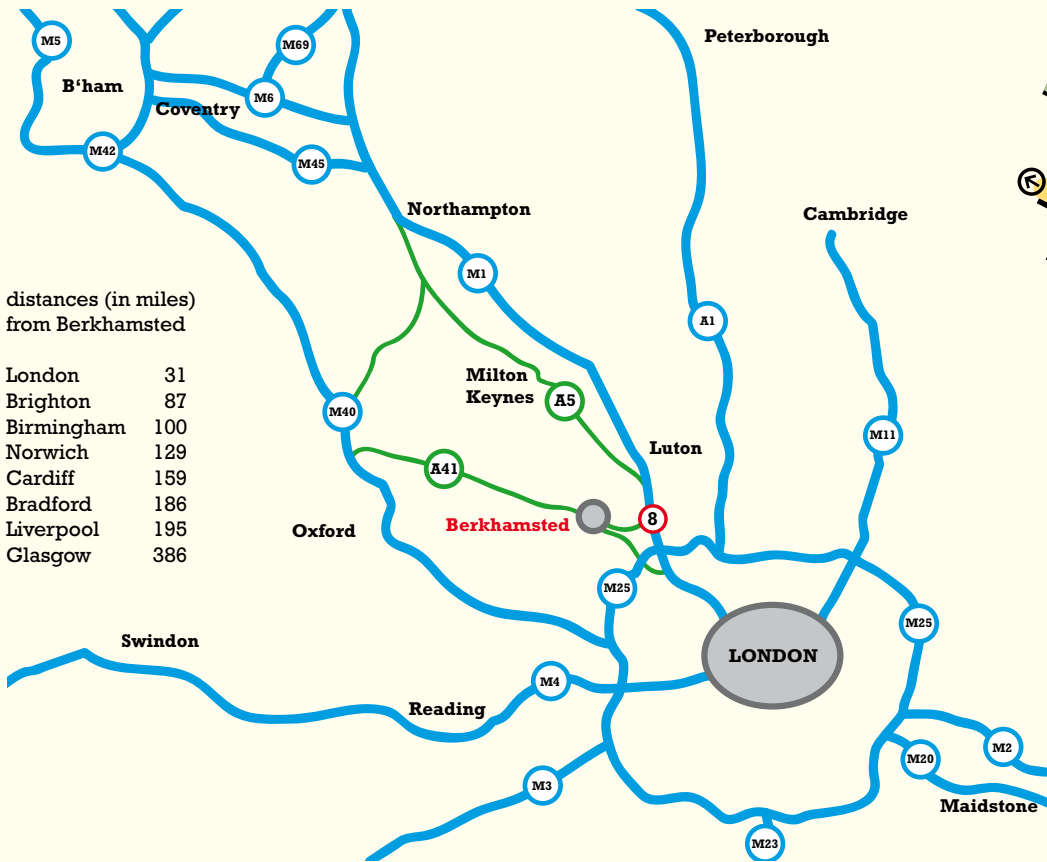

we are here

by car See link to AA route planner for map and directions. On arrival in Berkhamsted High Street (see map below) head away from town centre towards Tring, Aylesbury, past a TOTAL GARAGE on your left. Turn right at traffic lights and immediately pass a MAJESTIC WINE shop on your left. Go over the canal bridge and take first right into River Park Industrial Estate. On arrival, please go to our reception in Unit 4. Parking is available along and at the end of the road.

by rail Berkhamsted is on the main London to Birmingham line. (See link to Silverlink website for train times - usually three or four an hour). Call when you arrive and we will come and collect you. Alternatively we are a pleasant 15 minute walk from the station along the Grand Union Canal towpath!

... useful links

Click here for AA route planner

Click here for details of train times to Berkhamsted

www.technik.com
01442 871117